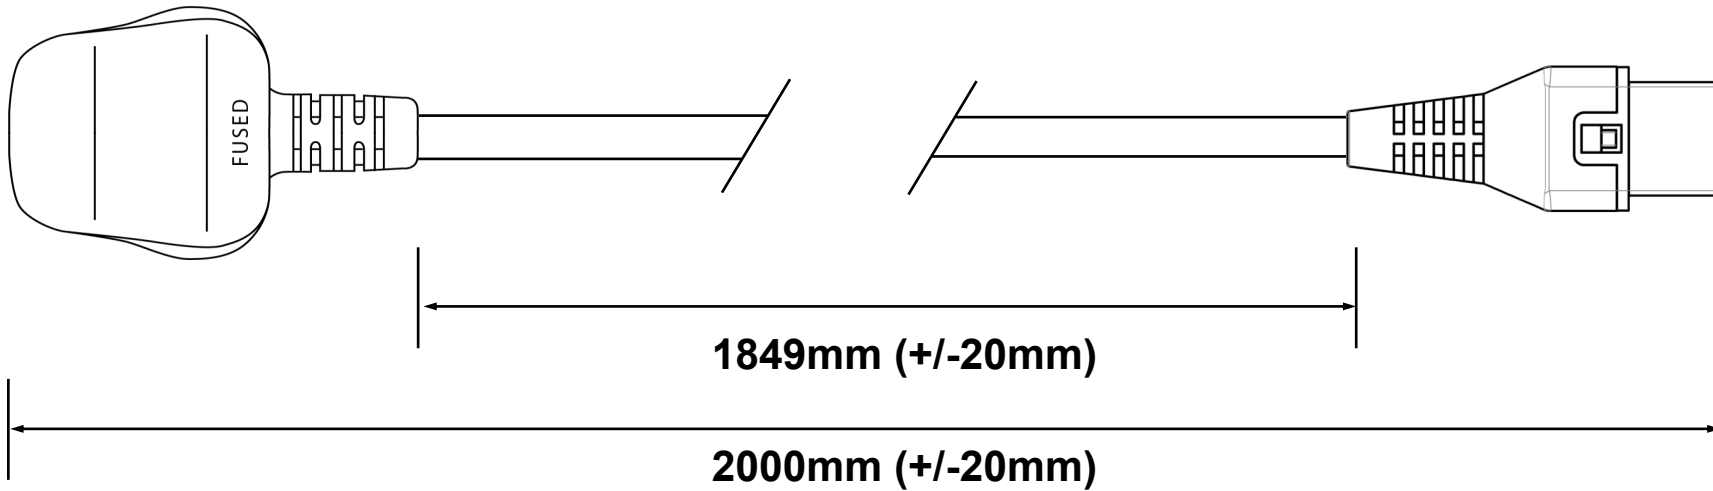

STOCK CODE

A1

LINECORD-IEC-LOCK-UK

Barcode **5060811143506**

CABLE REQUIREMENTS:

Colour: BLACK
Type: 3 Core 1.00mm² H05VV-F (European Approved)
Conductor Colour Codes:
 Earth (Green & Yellow) 
 Neutral (Blue) 
 Live (Brown) 

Complete Powerlead Rated: 5A/250V

PLUG / END A REQUIREMENTS:

Type: SW368 II
Colour: BLACK
Rating: 5A FUSE
Reference: Fully Moulded 3 Pin UK Plug (UK Approved)

CONNECTOR / END B REQUIREMENTS:

Type: SW905
Colour: BLACK
Rating: 10A
Reference: C13 IEC LOCK CONNECTOR (European Approved)