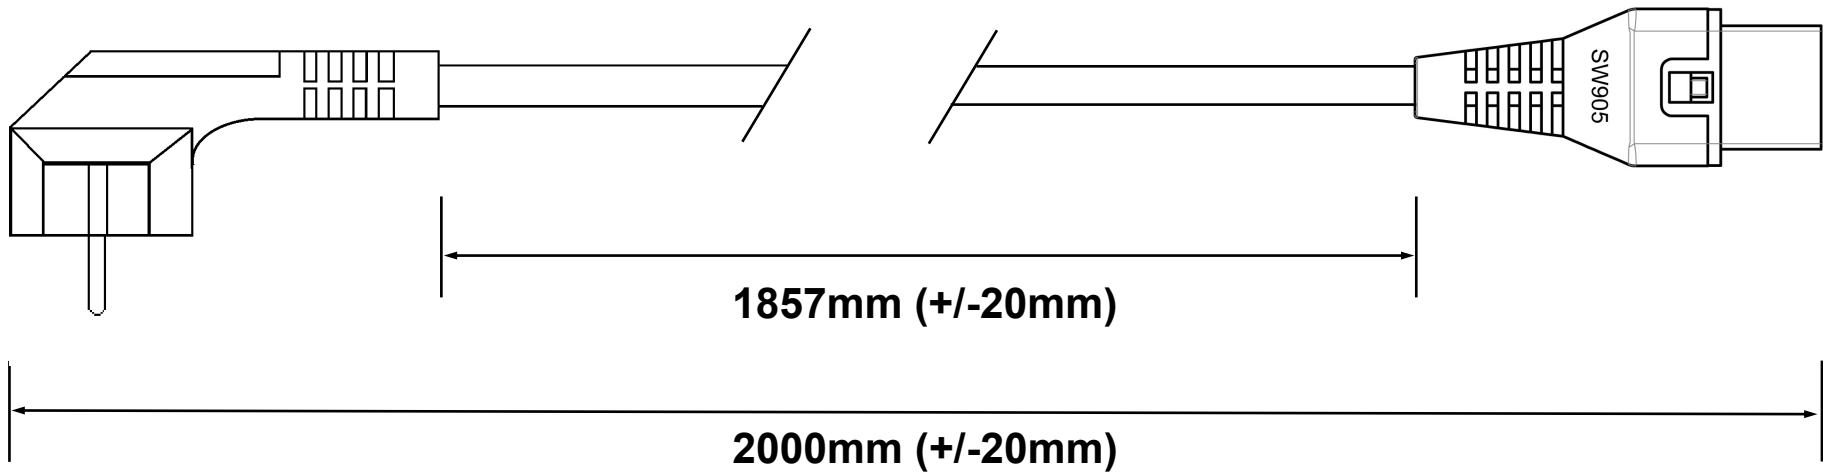

STOCK CODE

A1

LINECORD-IEC-LOCK-EU

Barcode **5060811143513**

CABLE REQUIREMENTS:

Colour: BLACK
Type: 3 Core 1.00mm² H05VV-F
 (European Approved)
Conductor Colour Codes:
 Earth (Green & Yellow) 
 Neutral (Blue) 
 Live (Brown) 

Complete Powerlead Rated: 10A/250V

PLUG / END A REQUIREMENTS:

Type: SW102
Colour: BLACK
Rating: 16A
Reference: 3 Pole R/A Schuko Plug
 (European Approved)

CONNECTOR / END B REQUIREMENTS:

Type: SW905
Colour: BLACK
Rating: 10A
Reference: C13 IEC Lock Connector
 (European Approved)